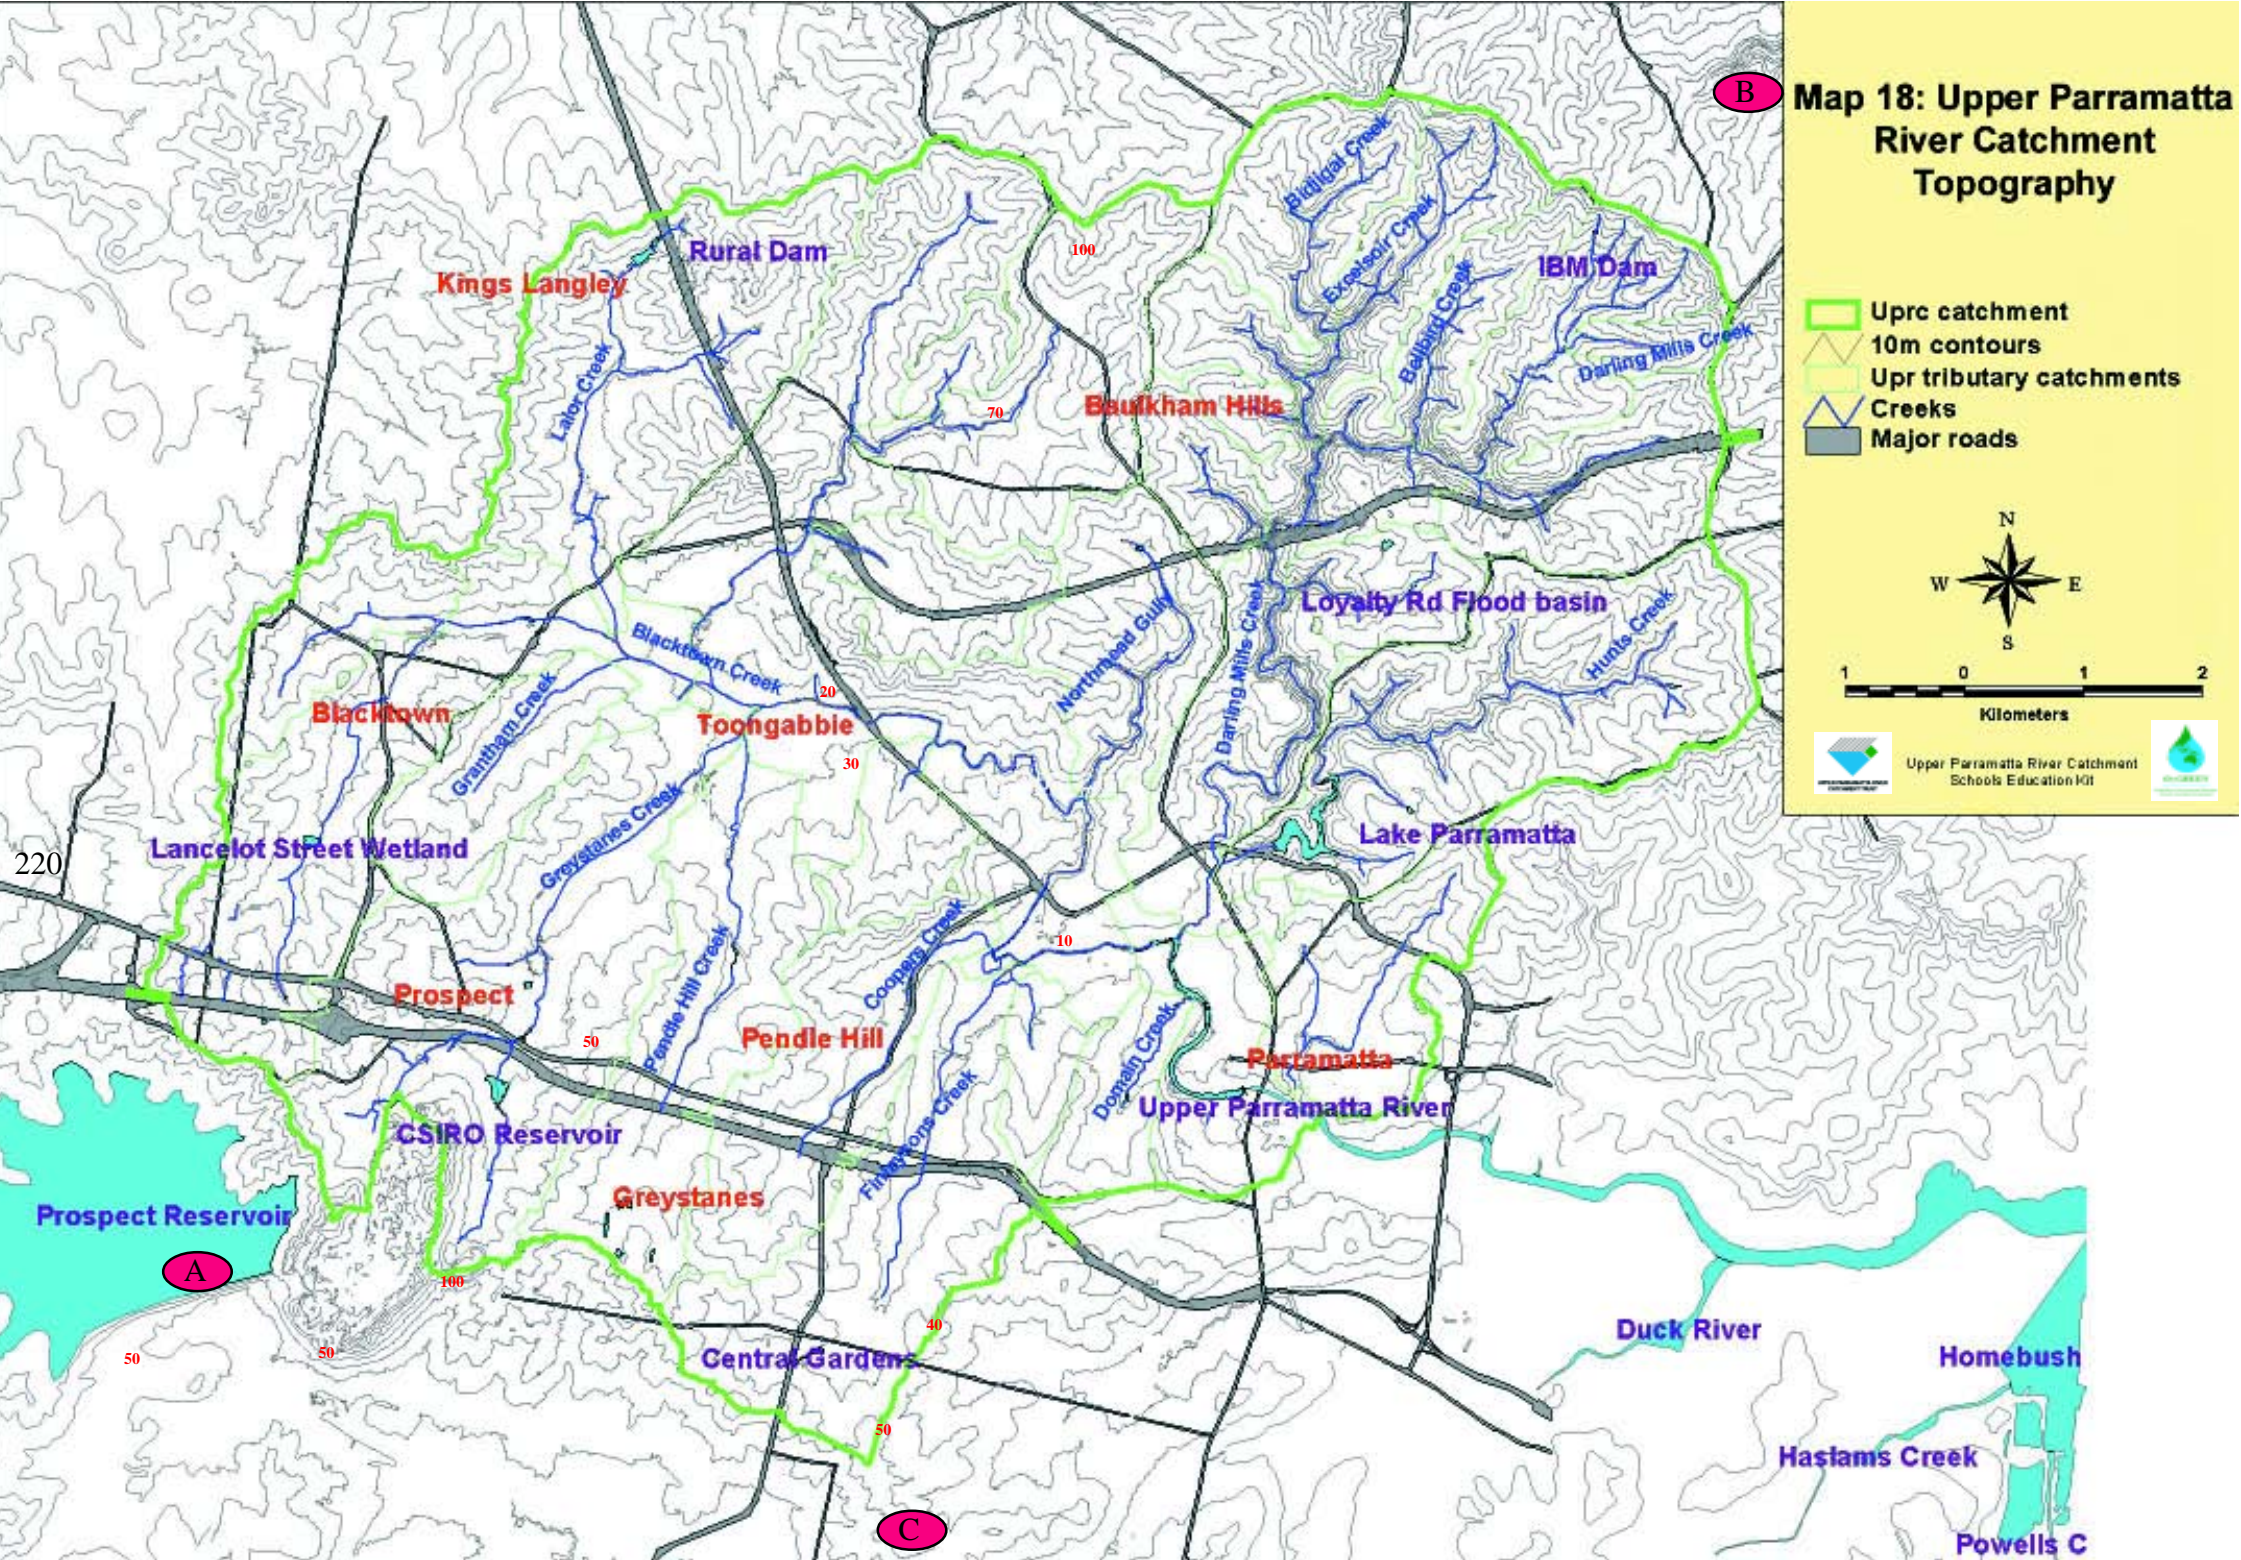

Map 18: Upper Parramatta River Catchment Topography

-  Uprc catchment
-  10m contours
-  Upr tributary catchments
-  Creeks
-  Major roads

Upper Parramatta River Catchment
Schools Education Kit