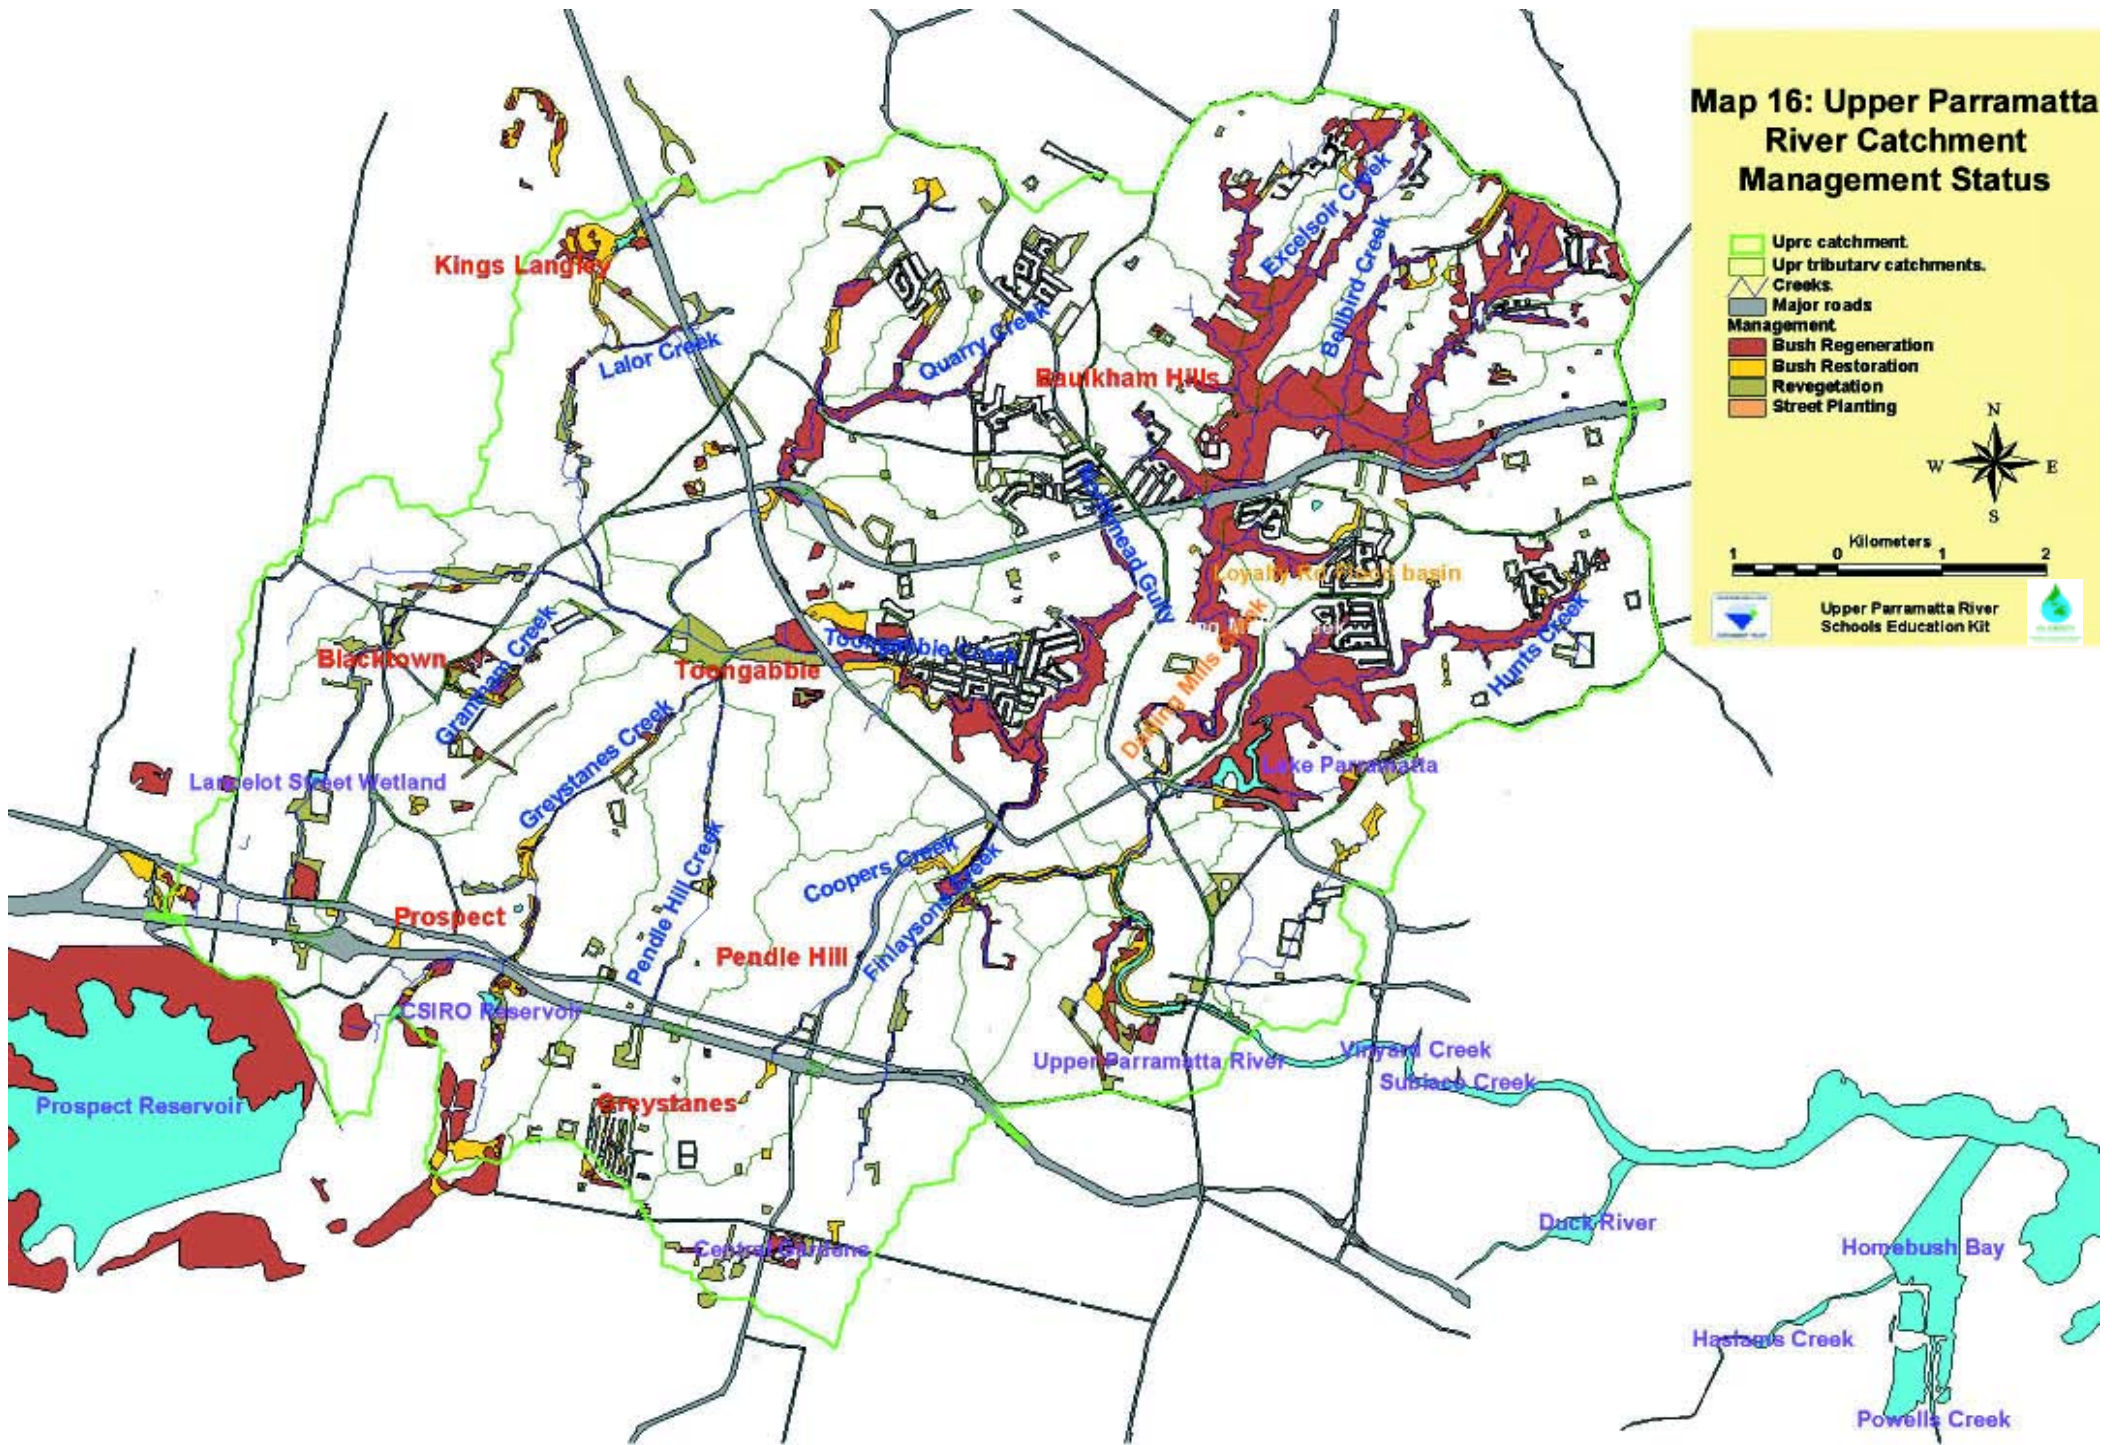

Map 16: Upper Parramatta River Catchment Management Status

- ▭ Uprc catchment.
- ▭ Upr tributary catchments.
- ▬ Creeks
- ▬ Major roads
- Management**
- ▭ Bush Regeneration
- ▭ Bush Restoration
- ▭ Revegetation
- ▭ Street Planting