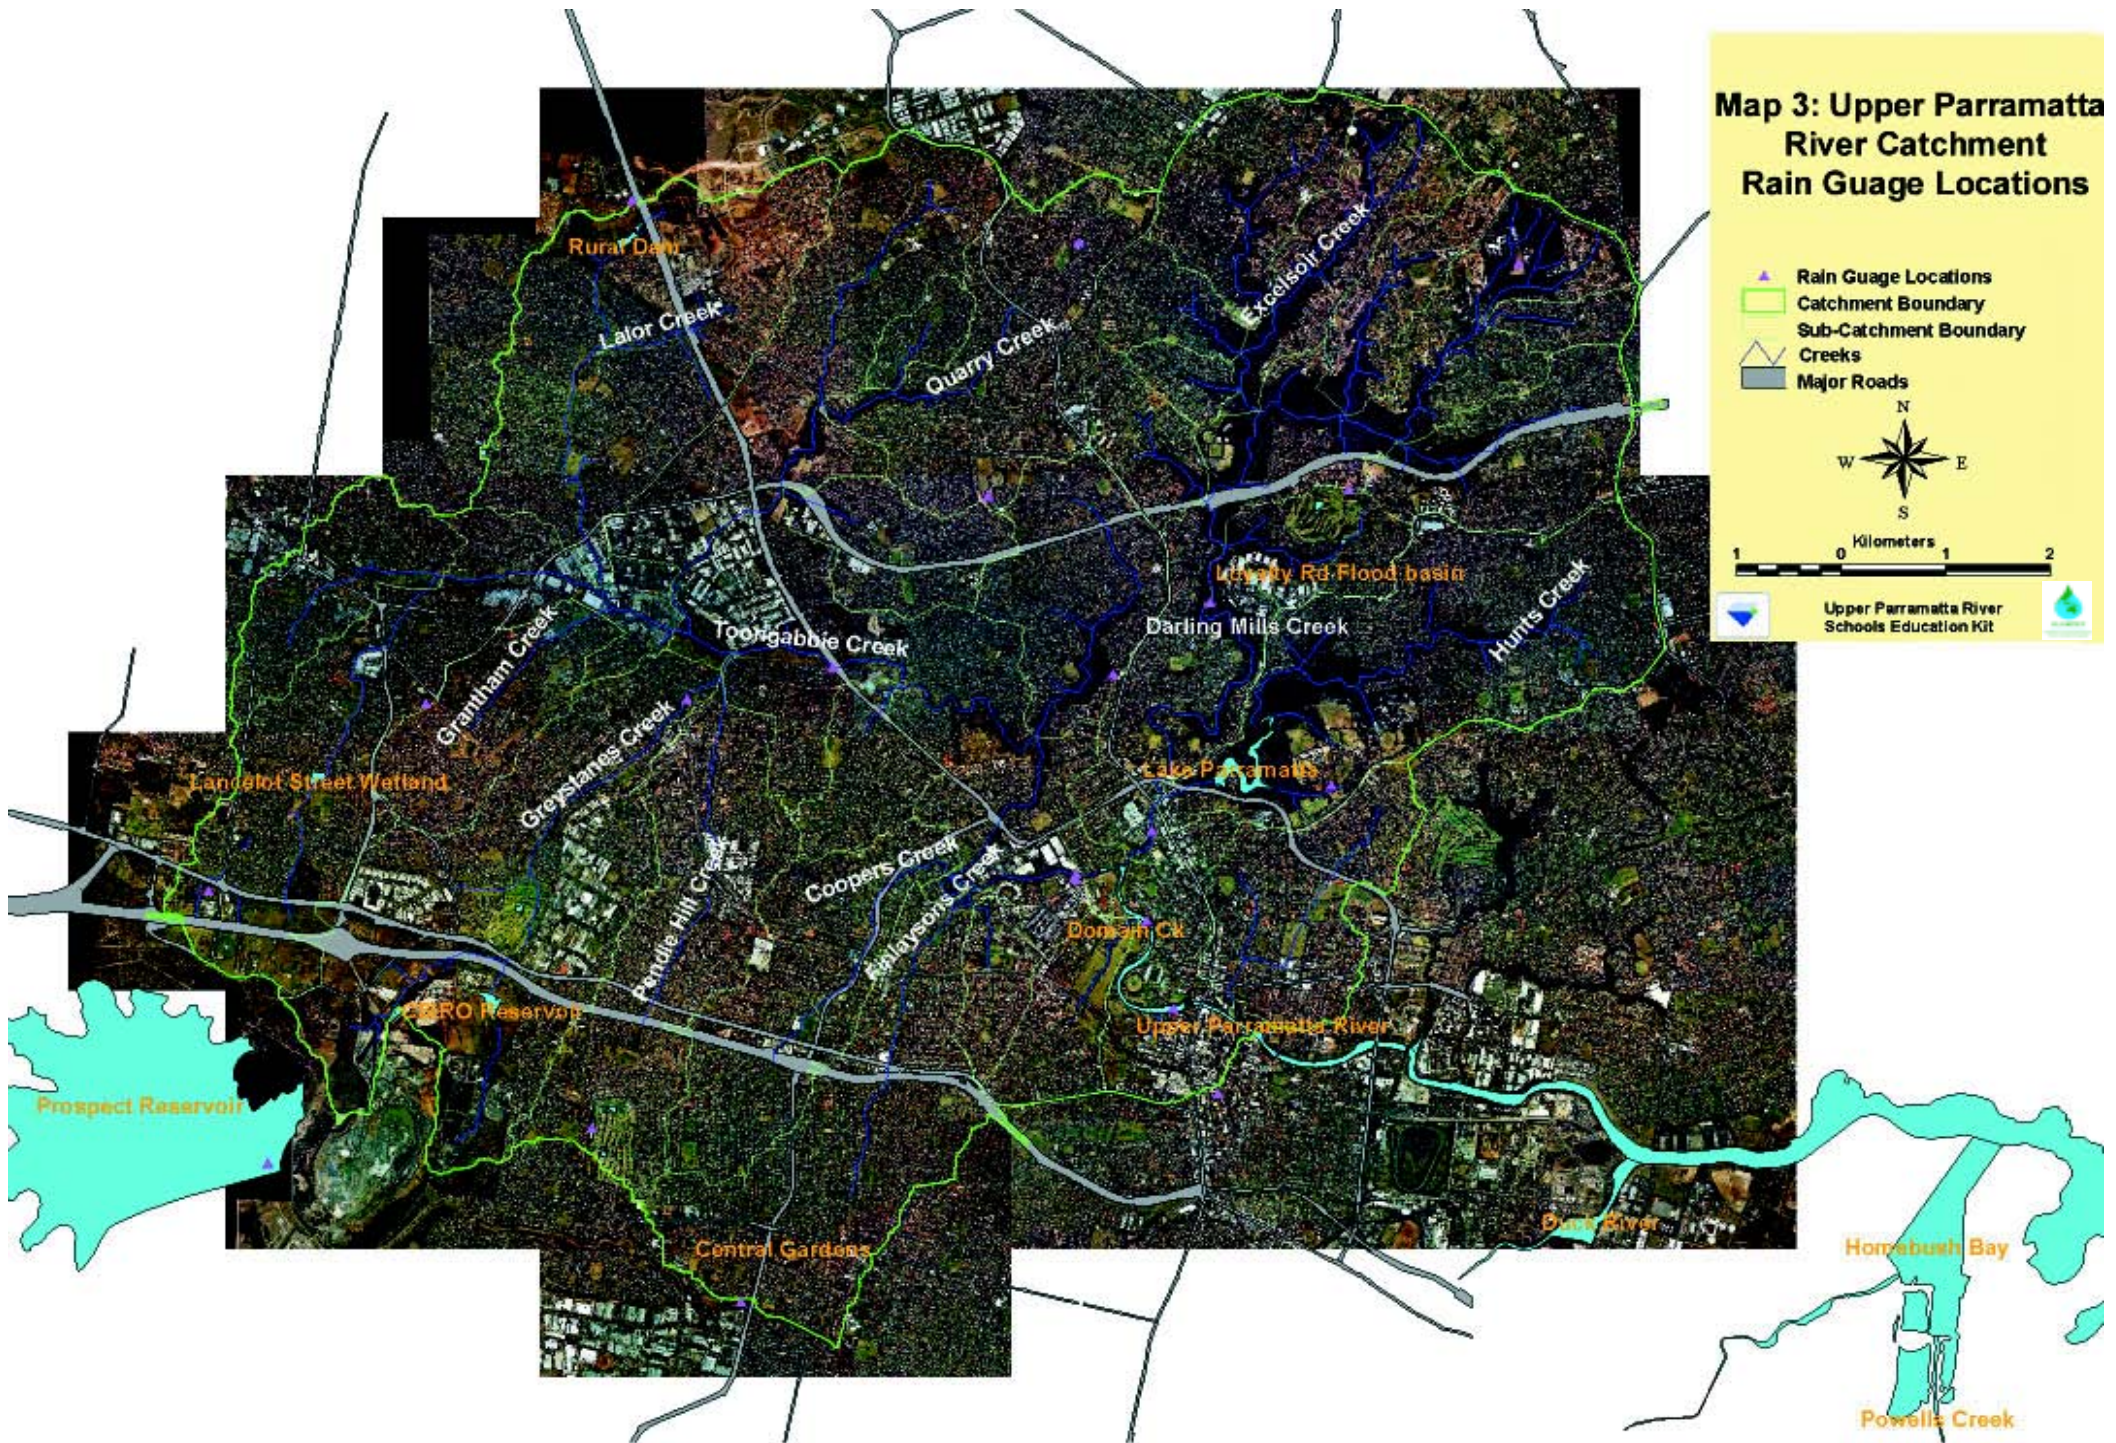

**Map 3: Upper Parramatta River Catchment  
Rain Guage Locations**

- ▲ Rain Guage Locations
- ▭ Catchment Boundary
- ▭ Sub-Catchment Boundary
- ▭ Creeks
- ▭ Major Roads

0 1 2  
Kilometers

Upper Parramatta River  
Schools Education Kit